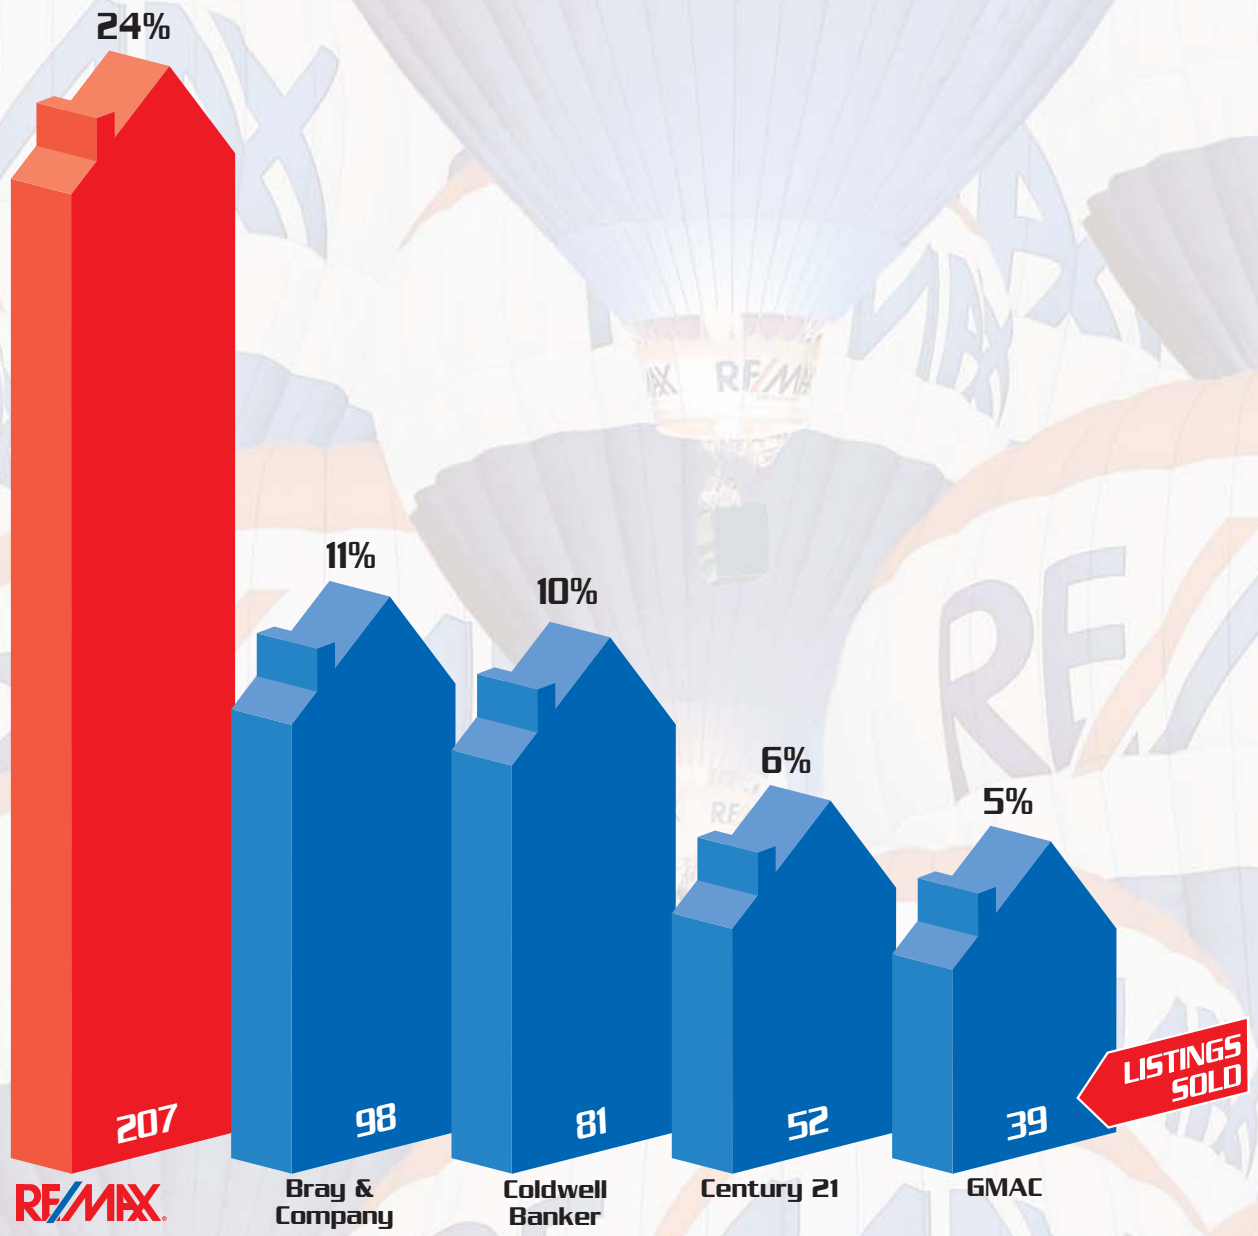

RE/MAX Premier Market Presence

MESA COUNTY, COLORADO
OCTOBER 1, 2006 THROUGH DECEMBER 31, 2006

NOTE: This bar graph combines the "sold" listings of all office locations and independent offices of each multi-office or franchise organization identified, which listings were sold by such organization itself, or with the aid of a cooperating broker, according to data maintained by the Local Board or Multiple Listing Service for the geographic area indicated. The bar graph compares all those listings that were "sold" by each organization during the period 10/01/06 - 12/31/06. This representation is based in whole or in part on data supplied by the CREM Multiple Listing Service. Neither the Associations nor their MLS guarantee or are in any way responsible for its accuracy. Data maintained by the Associations may not reflect all real estate activity in a market. ©2007, RE/MAX Mountain States. Each RE/MAX® office is independently owned and operated.