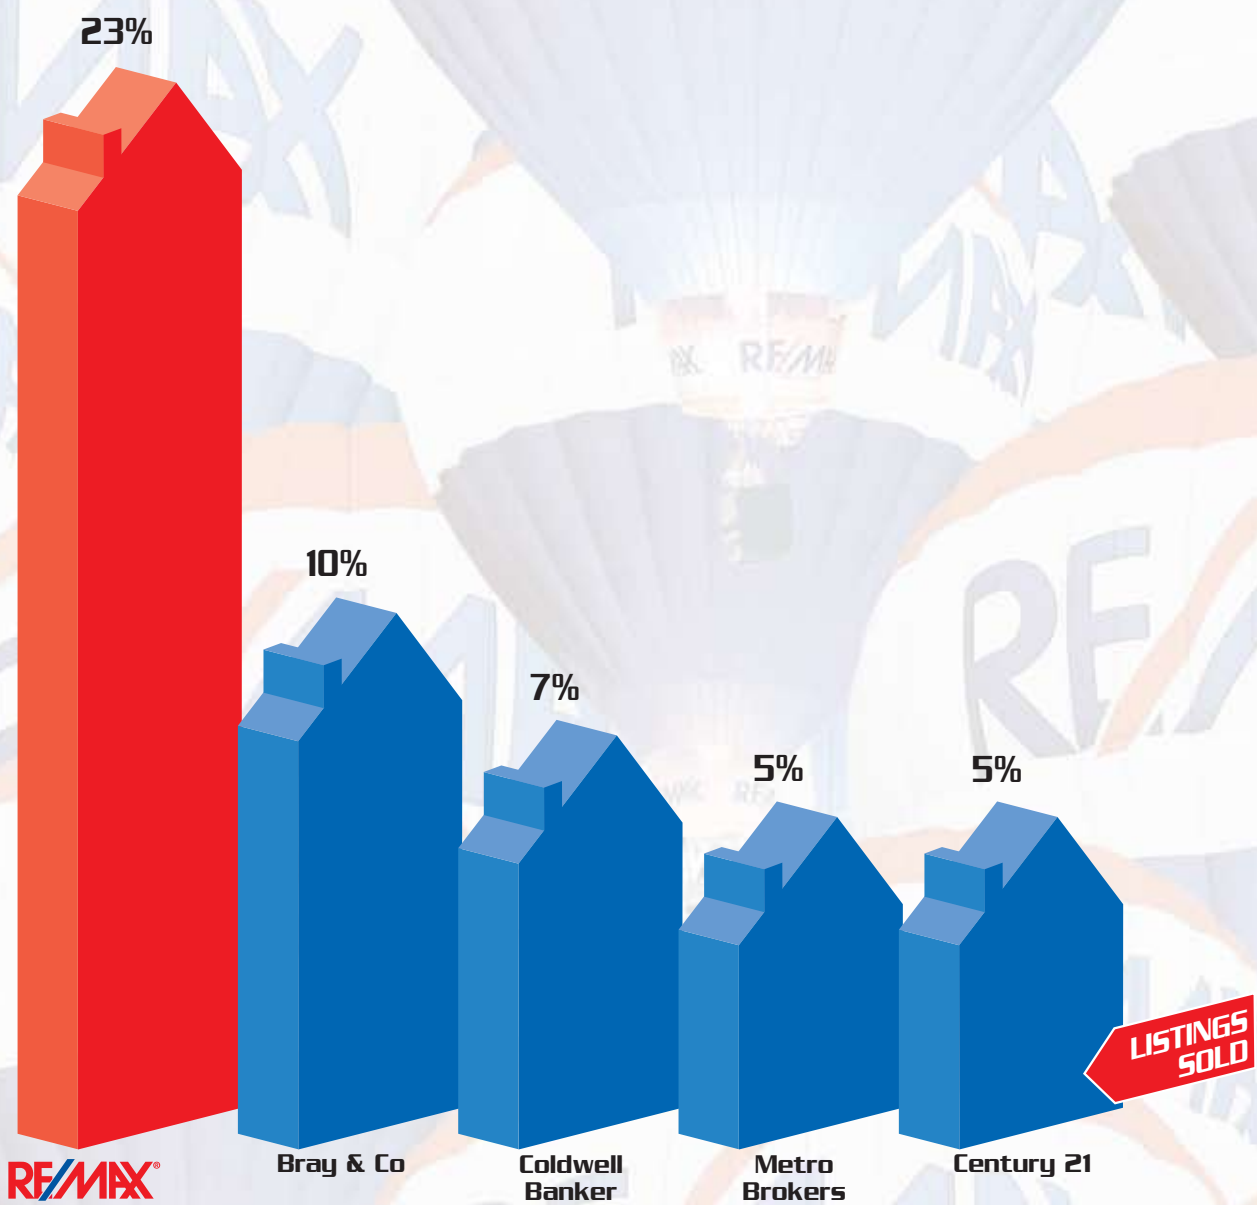

RE/MAX Premier Market Presence

MESA COUNTY, COLORADO
JULY 1, 2007 TO SEPTEMBER 30, 2007

LISTINGS SOLD

NOTE: This bar graph combines the "sold" listings of all office locations and independent offices of each multi-office or franchise organization identified, which listings were sold by such organization itself, or with the aid of a cooperating broker, according to data maintained by the Local Board or Multiple Listing Service for the geographic area indicated. The bar graph compares all those listings that were "sold" by each organization during the period 07/1/07 - 09/30/07. This representation is based in whole or in part on data supplied by Mesa County and Delta County Multiple Listing Services. Neither the Associations nor their MLS guarantee or are in any way responsible for its accuracy. Data maintained by the Associations may not reflect all real estate activity in a market. ©2007, RE/MAX Mountain States. Each RE/MAX® office is independently owned and operated.