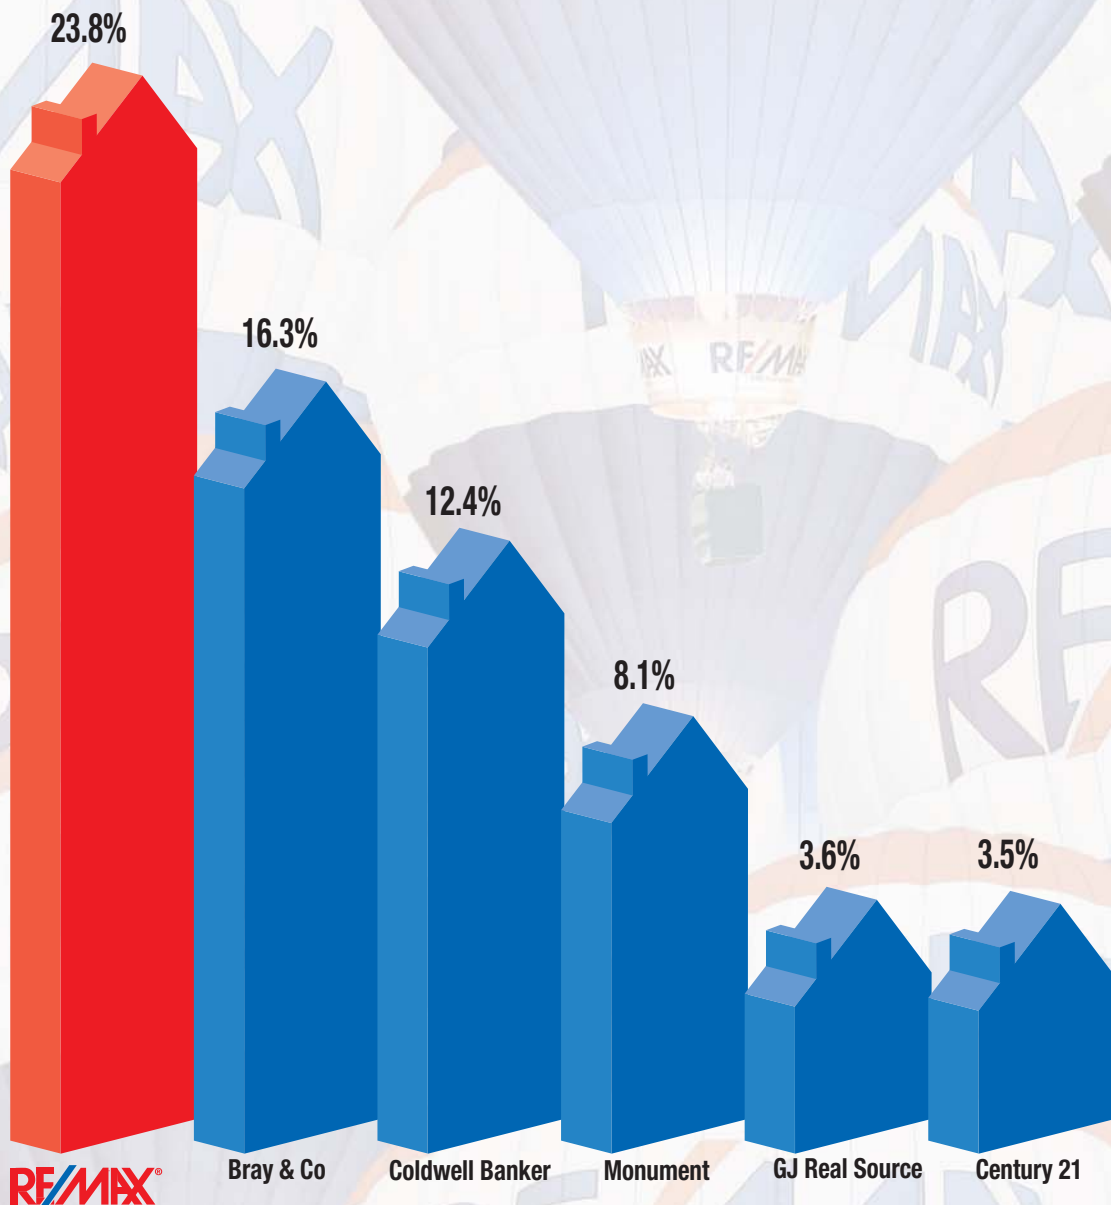

RE/MAX Premier Market Presence

MESA COUNTY, COLORADO
JANUARY 1, 2005 THROUGH MARCH 31, 2005

NOTE: This bar graph combines the "sold" listings of all office locations and independent offices of each multi-office or franchise organization identified, which listings were sold by such organization itself, or with the aid of a cooperating broker, according to data maintained by the Local Board or Multiple Listing Service for the geographic area indicated. The bar graph compares all those listings that were "sold" by each organization during the period 01/01/05 - 03/31/05. This representation is based in whole or in part on data supplied by the Grand Junction area REALTORS Association and their Multiple Listing Service. Neither the Associations nor their MLS guarantee or are in any way responsible for its accuracy. Data maintained by the Associations may not reflect all real estate activity in a market. ©2005, RE/MAX Mountain States. Each RE/MAX® office is independently owned and operated.